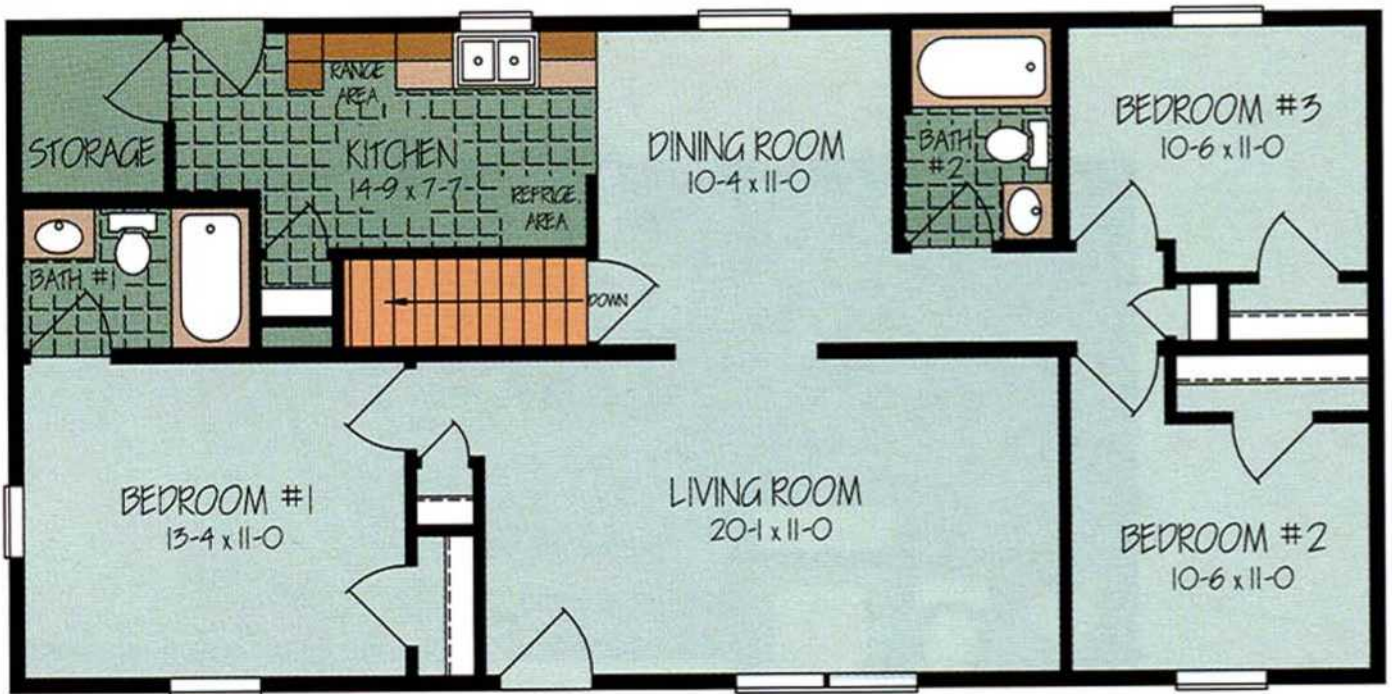

The Mayfield IX

Total Square Feet: 1128

Floorplan # R236432MFI
Ranch Bedrooms: 3 Baths: 2
Square Feet: 23-6 x 48-0
File # LIT-9MAY